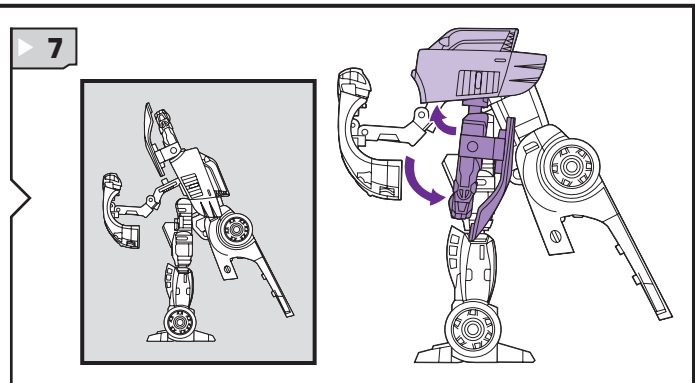

TRANSFORMERS

AGES 5+
83743/15200 Asst.

JOLT
DECEPTICON

NOTE: Some parts are made to detach if excessive force is applied and are designed to be reattached if separation occurs. Adult supervision may be necessary for younger children.

TRANSFORMERS.COM

CHANGING TO ROBOT

TURBO MODE

Reverse order of instructions to convert back into vehicle.